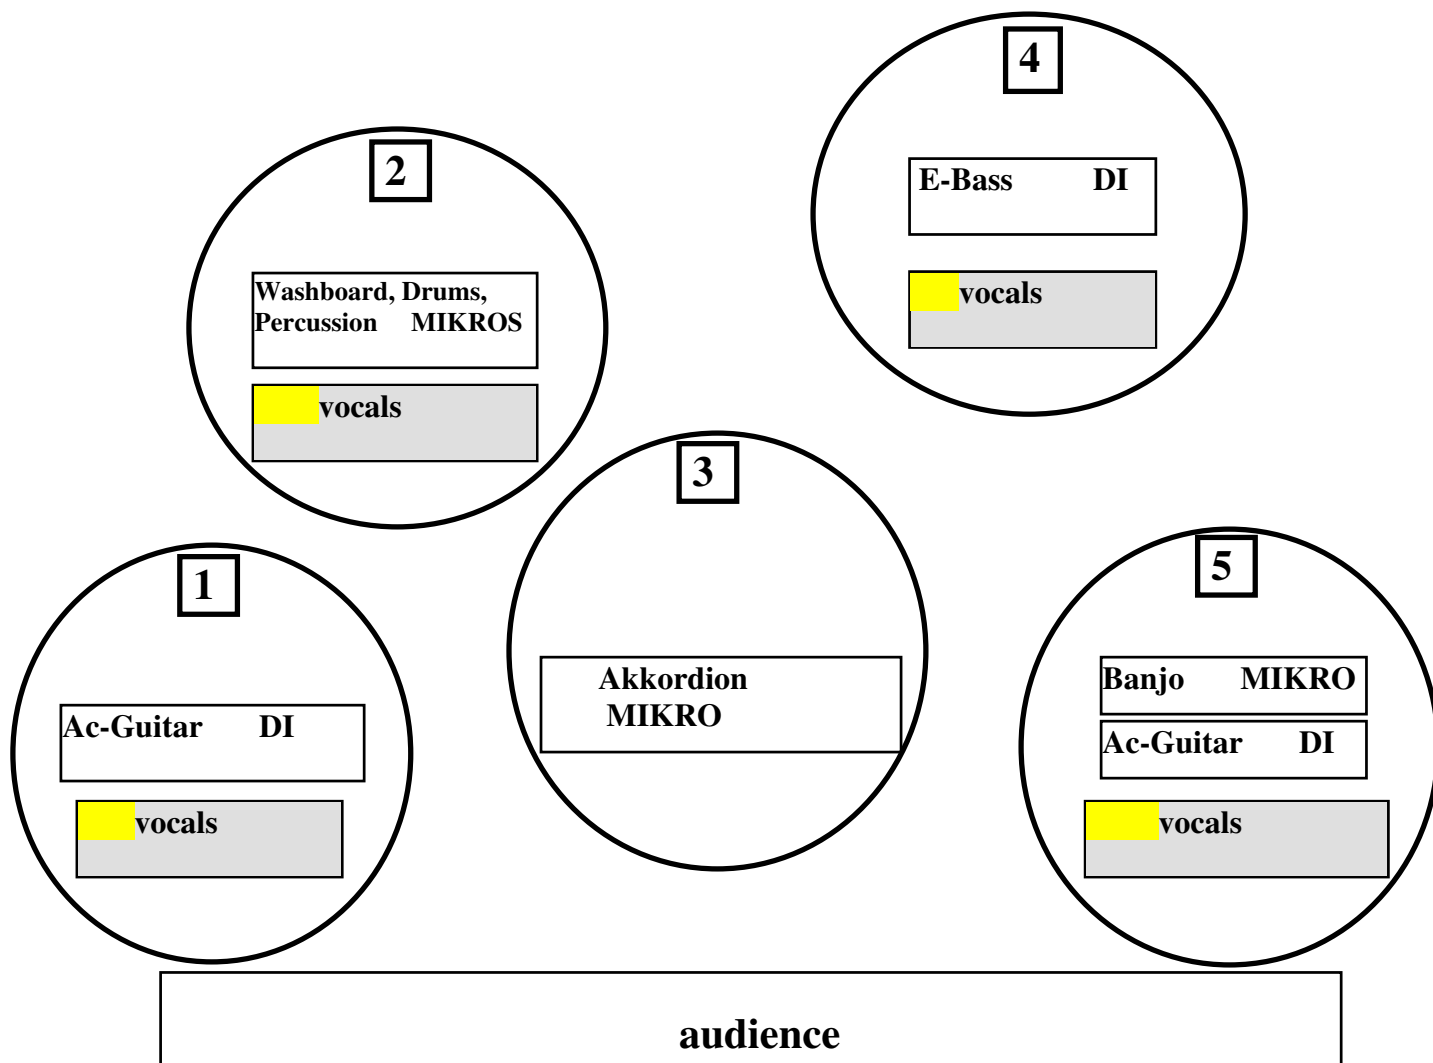

## STAGEPLAN TIMMERHORST

### B A C K L I N E

**5 musicians (see above!!) ; what we need:**  
**mixer minimum 12 channels,**

**min 12 channels**

**4 mikes for vocals,**

**4 mikes**

**1 mike for accordion, 1 for banjo,**

**2 mikes**

**2 mikes for washboard and percussion ;**

**2 mikes**

**(drums are roland drum machine; it goes directly into mixer)**

**1 e-bass, 2 acoustic guitars go (directly or) by DI into mixer;**

**3 DI's**